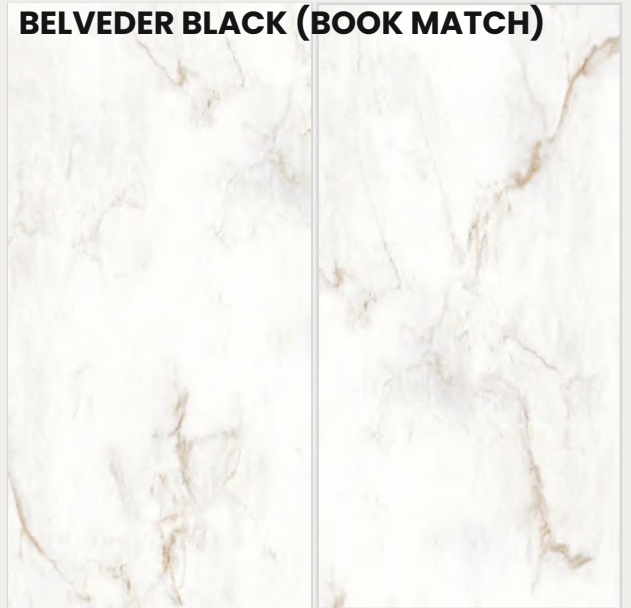

1200X2400mm
High Glossy Surface

PATAGONIA (BOOK MATCH)

▽
9mm
▲

1200X2400mm
Glossy Surface

BELVEDER BLACK (BOOK MATCH)

MASCIA BIANCO

▼ | 1200X2400mm
9mm | HSuigphe Gr Wlohssitye SSuurraffceee
▲ | Random : 04

JENNIFER BIANCO

▼
9mm
▲

1200X2400mm
Glossy Surface
Random : 03

BELVEDER BLACK (BOOK MATCH)

ALBORAN BEIGE ENDLESS

▼
9mm
▲

1200X2400mm

GHilgohss Gy ISoussray fScuerafce
Random : 03