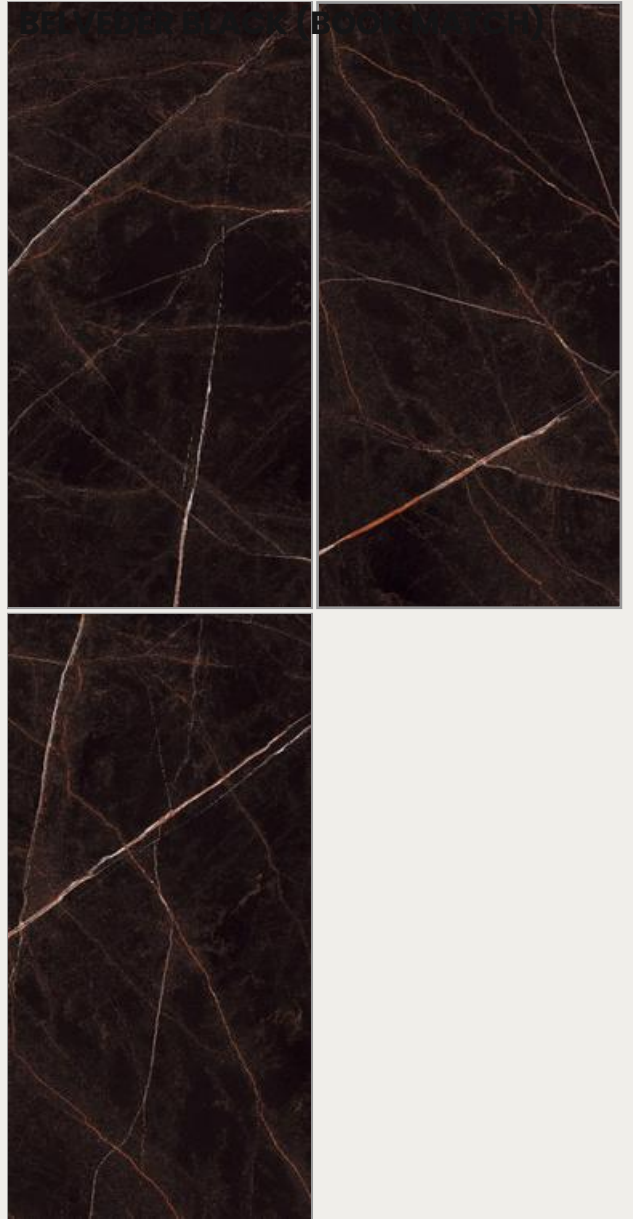

1200X2400mm

GHilgohss Gy ISoussray fScuerafce
Random : 03

BELVEDER BLACK (BOOK MATCH)

BLUETTE ONYX GREY

▼ | 1200X2400mm
9mm | GHilgohss Gy ISoussray fScuerafce
▲ | Random : 03

BLACK ONYX BEAUTY

▼
9mm
▲

1200X2400mm
High Glossy Surface
Random : 03

BOTANIC GREEN

▼
9mm
▲

1200X2400mm
High Glossy Surface
Random : 03

VANDOME ROYAL

▼
9mm
▲

1200X2400mm
High Glossy Surface
Random : 04

BLACK DAYTONA

▼
9mm
▲