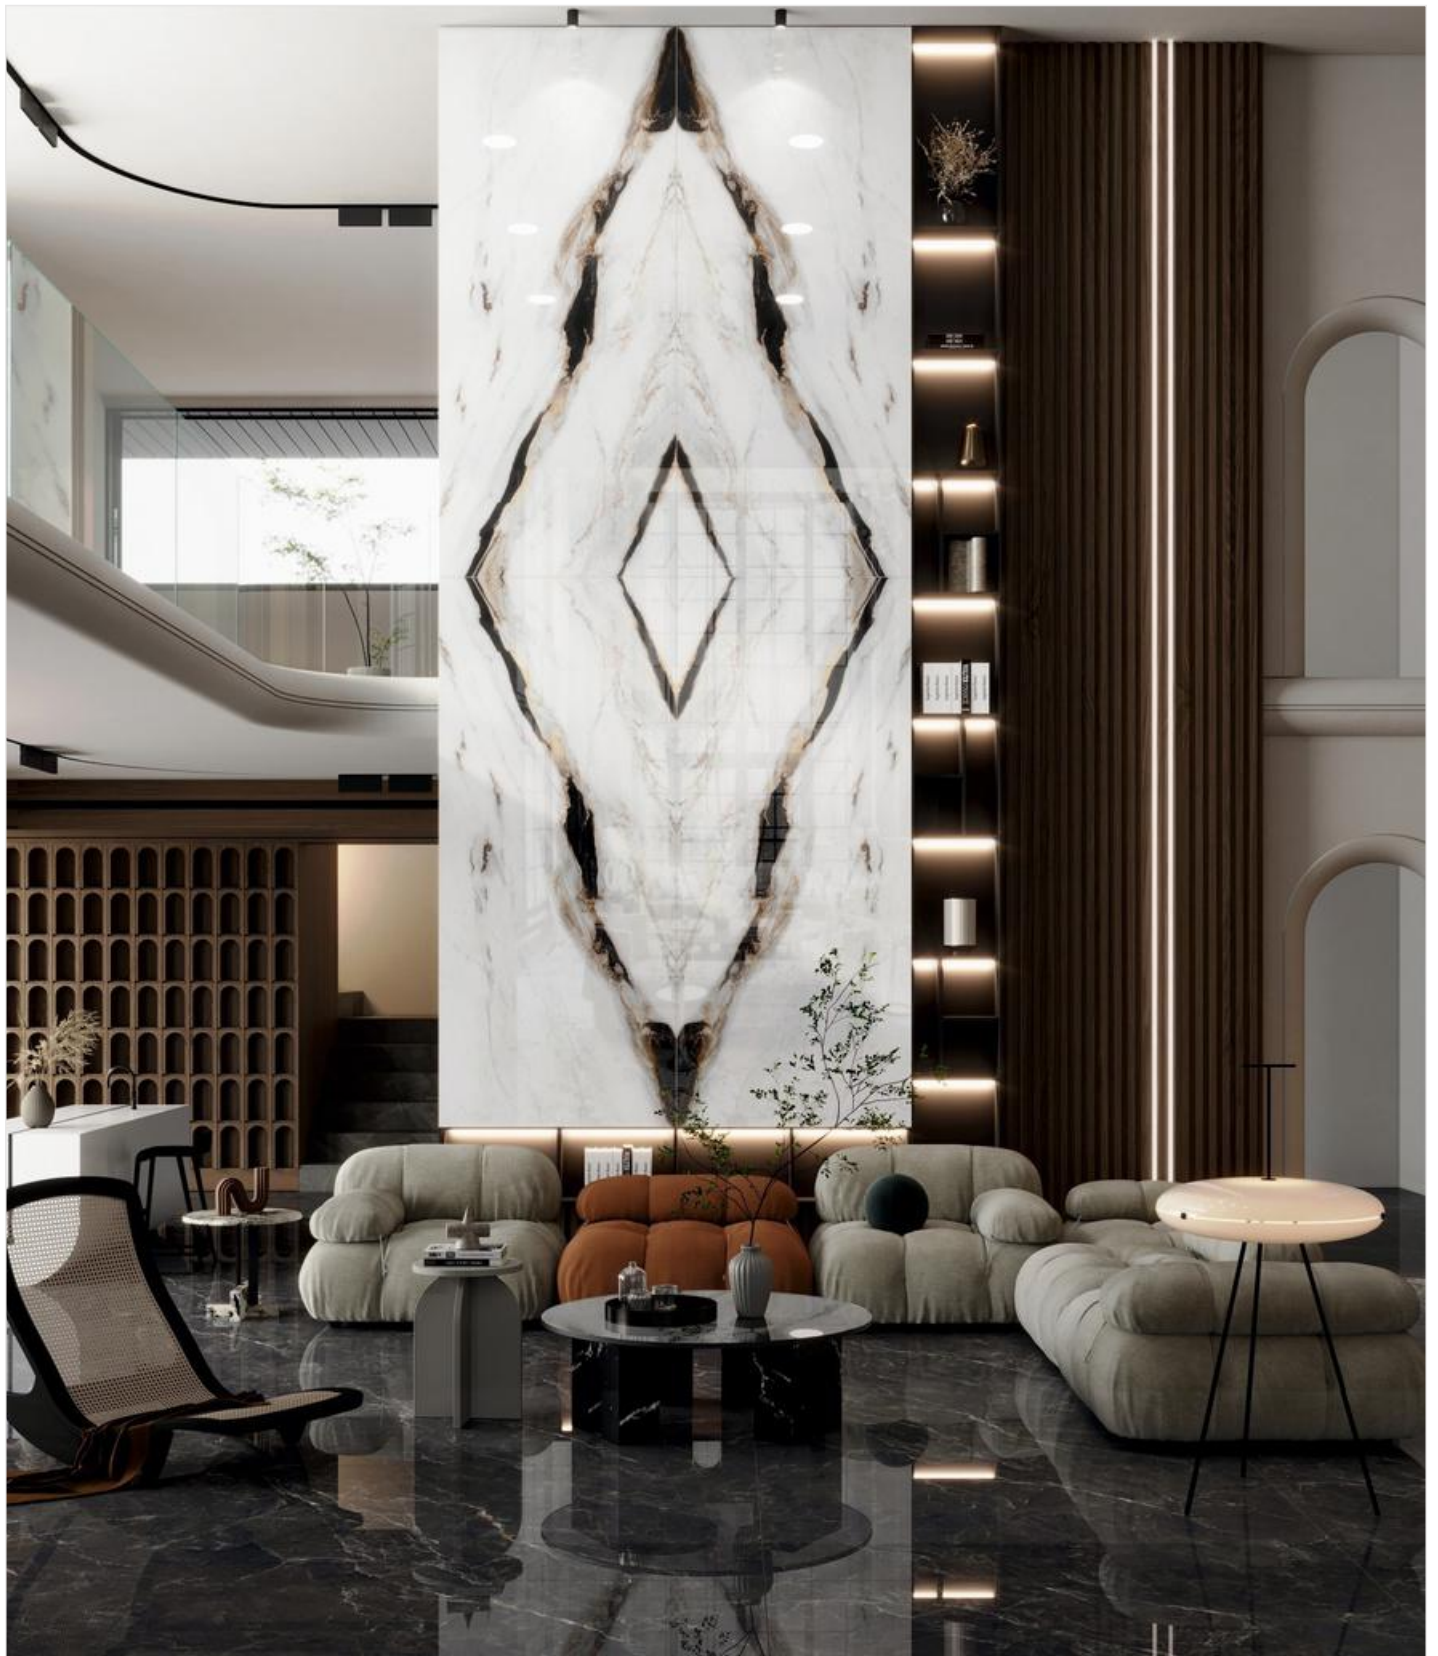

Since 1962

INDIA'S MOST RELIABLE
DESIGNER TILES
& STONE COMPANY

www.thestonepeople.in

ARENA DUNE (BOOK MATCH)

▽
9mm
▲

1200X2400mm
Super White Surface

ELIZABETH GREEN (BOOK MATCH)

▽
9mm
▲

1200X2400mm
High Glossy Surface

PATAGONIA (BOOK MATCH)

▽
9mm
▲

1200X2400mm
Glossy Surface

BELVEDER BLACK (BOOK MATCH)

MASCIA BIANCO

▼ | 1200X2400mm
9mm | HSuigphe Gr Wlohssitye SSuurraffceee
▲ | Random : 04